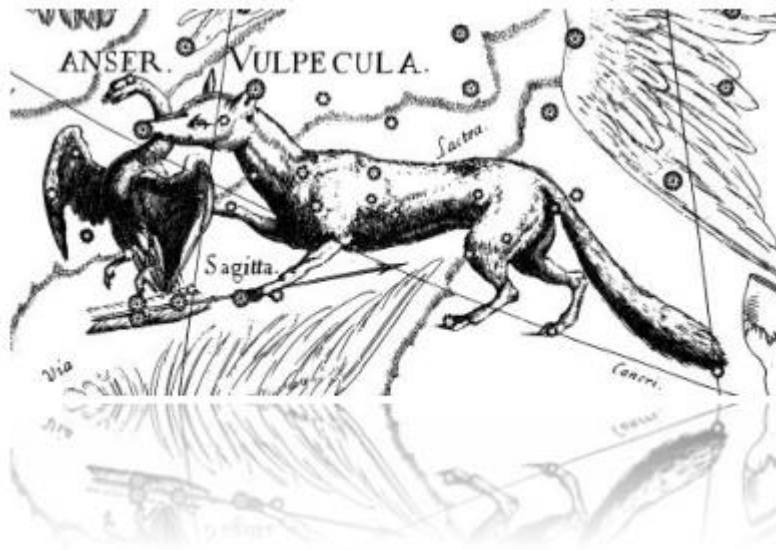

listen to music with your inner ear directly from the constellation and at the same time see the meaning of organizing music. Everyone can then compose a certain inner music, and this music, it will be music of harmony and eternal life, and eternal development. Perception it gives a certain level of energy of eternal development.

CONSTELLATION VULPECULA – 51485631729

- α Chanterelles – Anser –
  85731489861
- 1 Chanterelles – 29401629754
- 2 Chanterelles – 85314849758
- 3 Chanterelles – 64129484757
- 4 Chanterelles – 31607859714
- 5 Chanterelles – 40168421738
- 7 Chanterelles – 64101054891
- 8 Chanterelles – 62831420687
- 9 Chanterelles – 14684958971
- 10 Chanterelles – 06874231508
- 12 Chanterelles – 83710851961
- 13 Chanterelles – 51861401971
- 14 Chanterelles – 59631721981
- 15 Chanterelles – 69871321981
- 16 Chanterelles – 89379421978
- 17 Chanterelles – 31684851961
- 18 Chanterelles – 54931649878