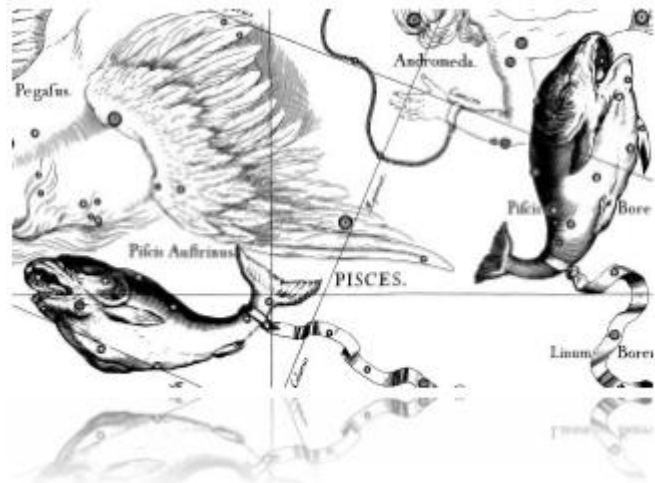

α Pisces – Alrisha –
53968198971

β Pisces – Fum al Samaka –
72874129861

γ Pisces – 50648929871

δ Pisces – 58931659871

ϵ Pisces – 01401589808

δ Pisces – 53968129878

ϵ Pisces – 09610129649

ζ Pisces – 85310649874

η Pisces – 38153129161

θ Pisces – 01428560841

ι Pisces – 83431851968

κ Pisces – 31601851647

λ Pisces – 31501621949

μ Pisces – 53804629871

ν Pisces – Torcularis Cententriona – 31549389374

π Pisces – 18564729809

ξ Pisces – 31850121964

ζ Pisces – 80164921851

η Pisces – 08560121973

υ Pisces – 58049040168

θ Pisces – 13401559748

χ Pisces – 13483185161

ψ^1 Pisces – 53489410808

ψ^2 Pisces – 30416489748

ψ^3 Pisces – 31861421871

ω Pisces – 08801421905